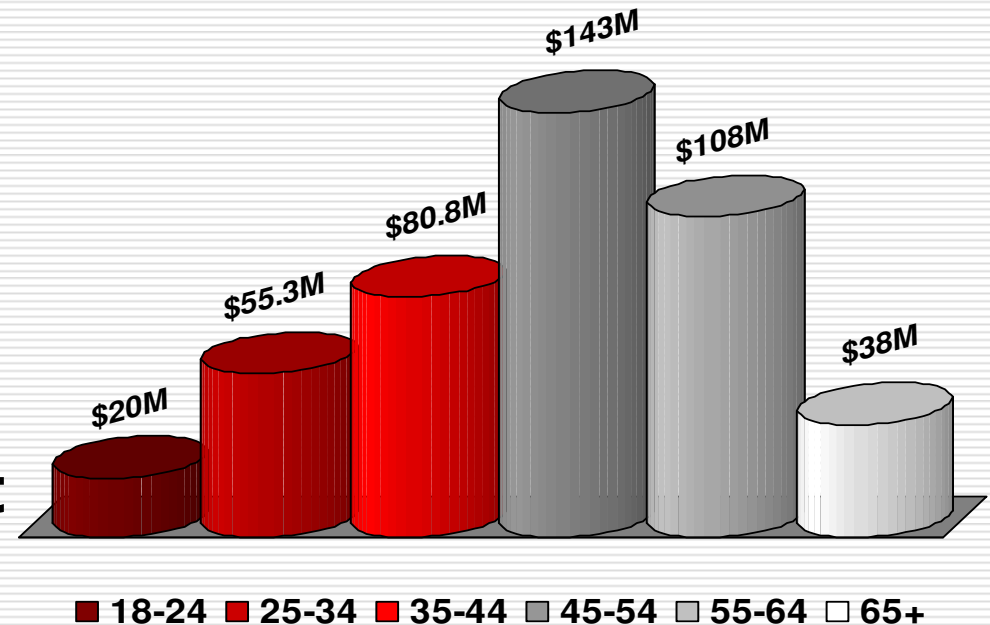

Source: TAPSCAN